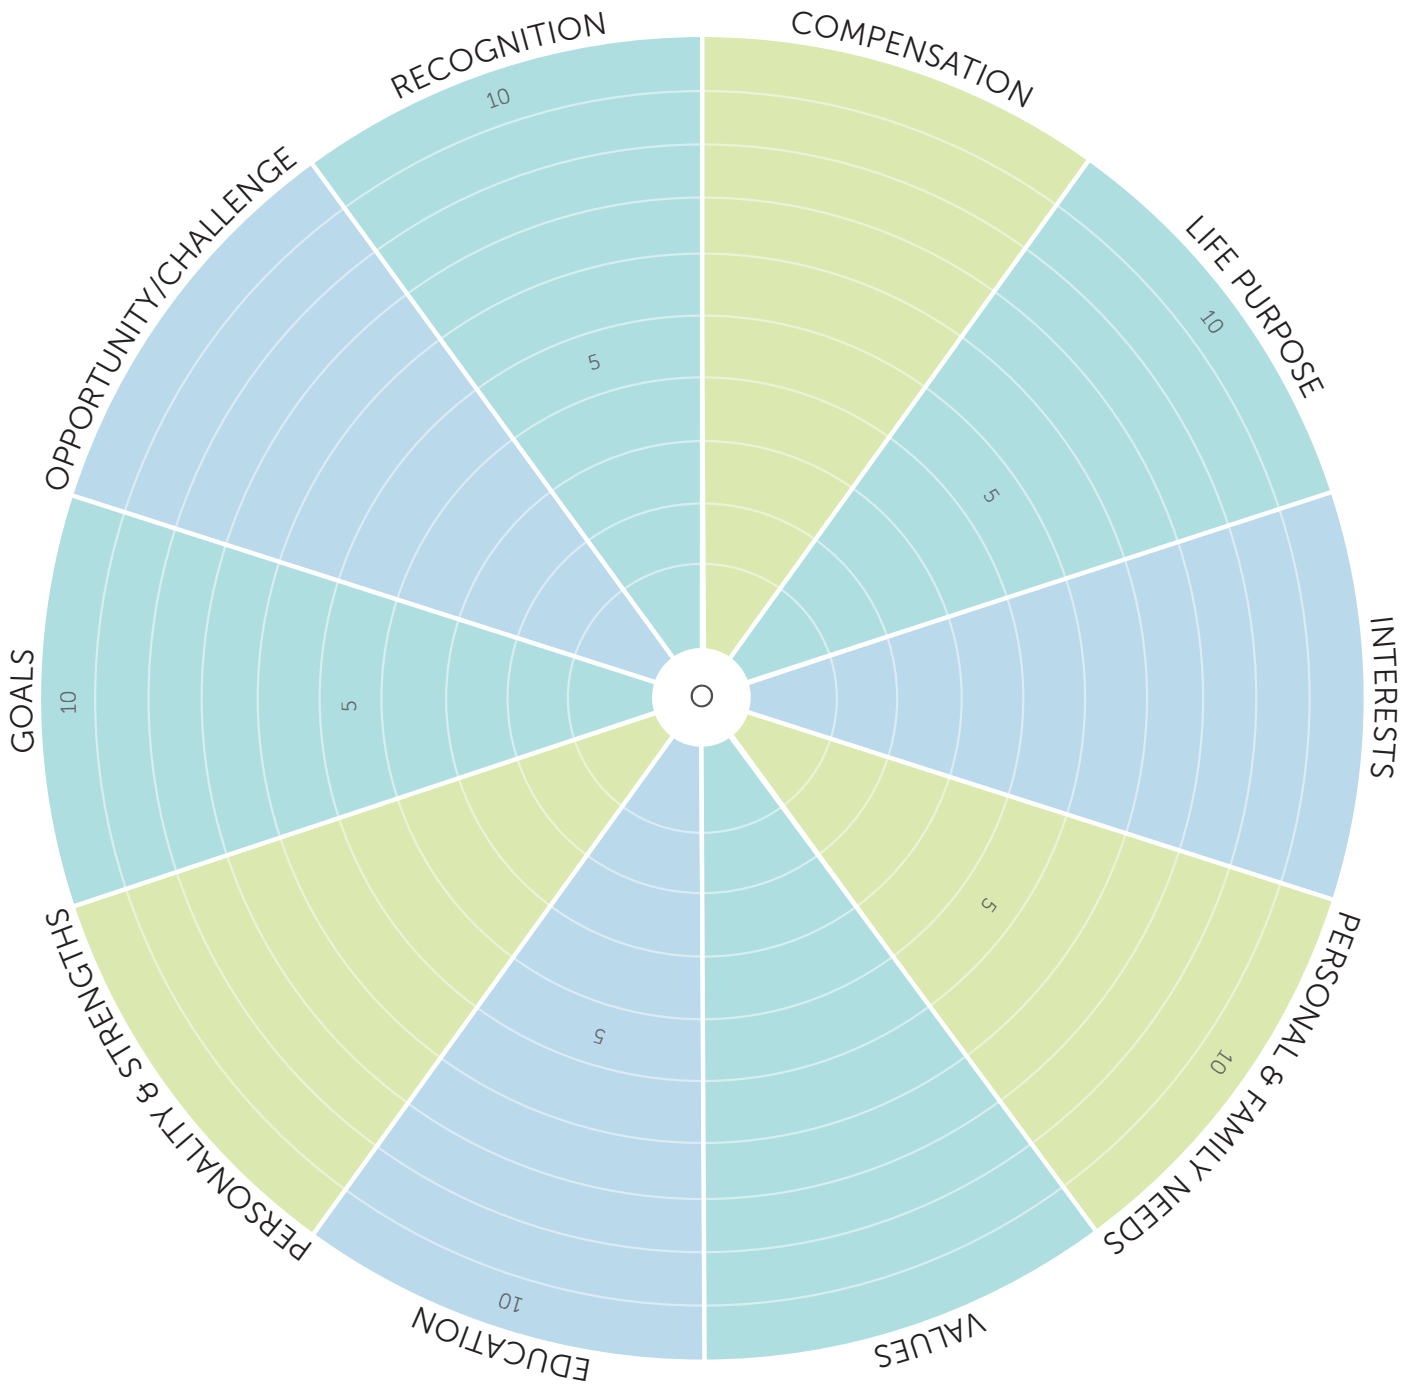

Career Wheel™

Marsha Warner, SPHR

CareerFactors.com

503.697.1505

©2014 Marsha Warner